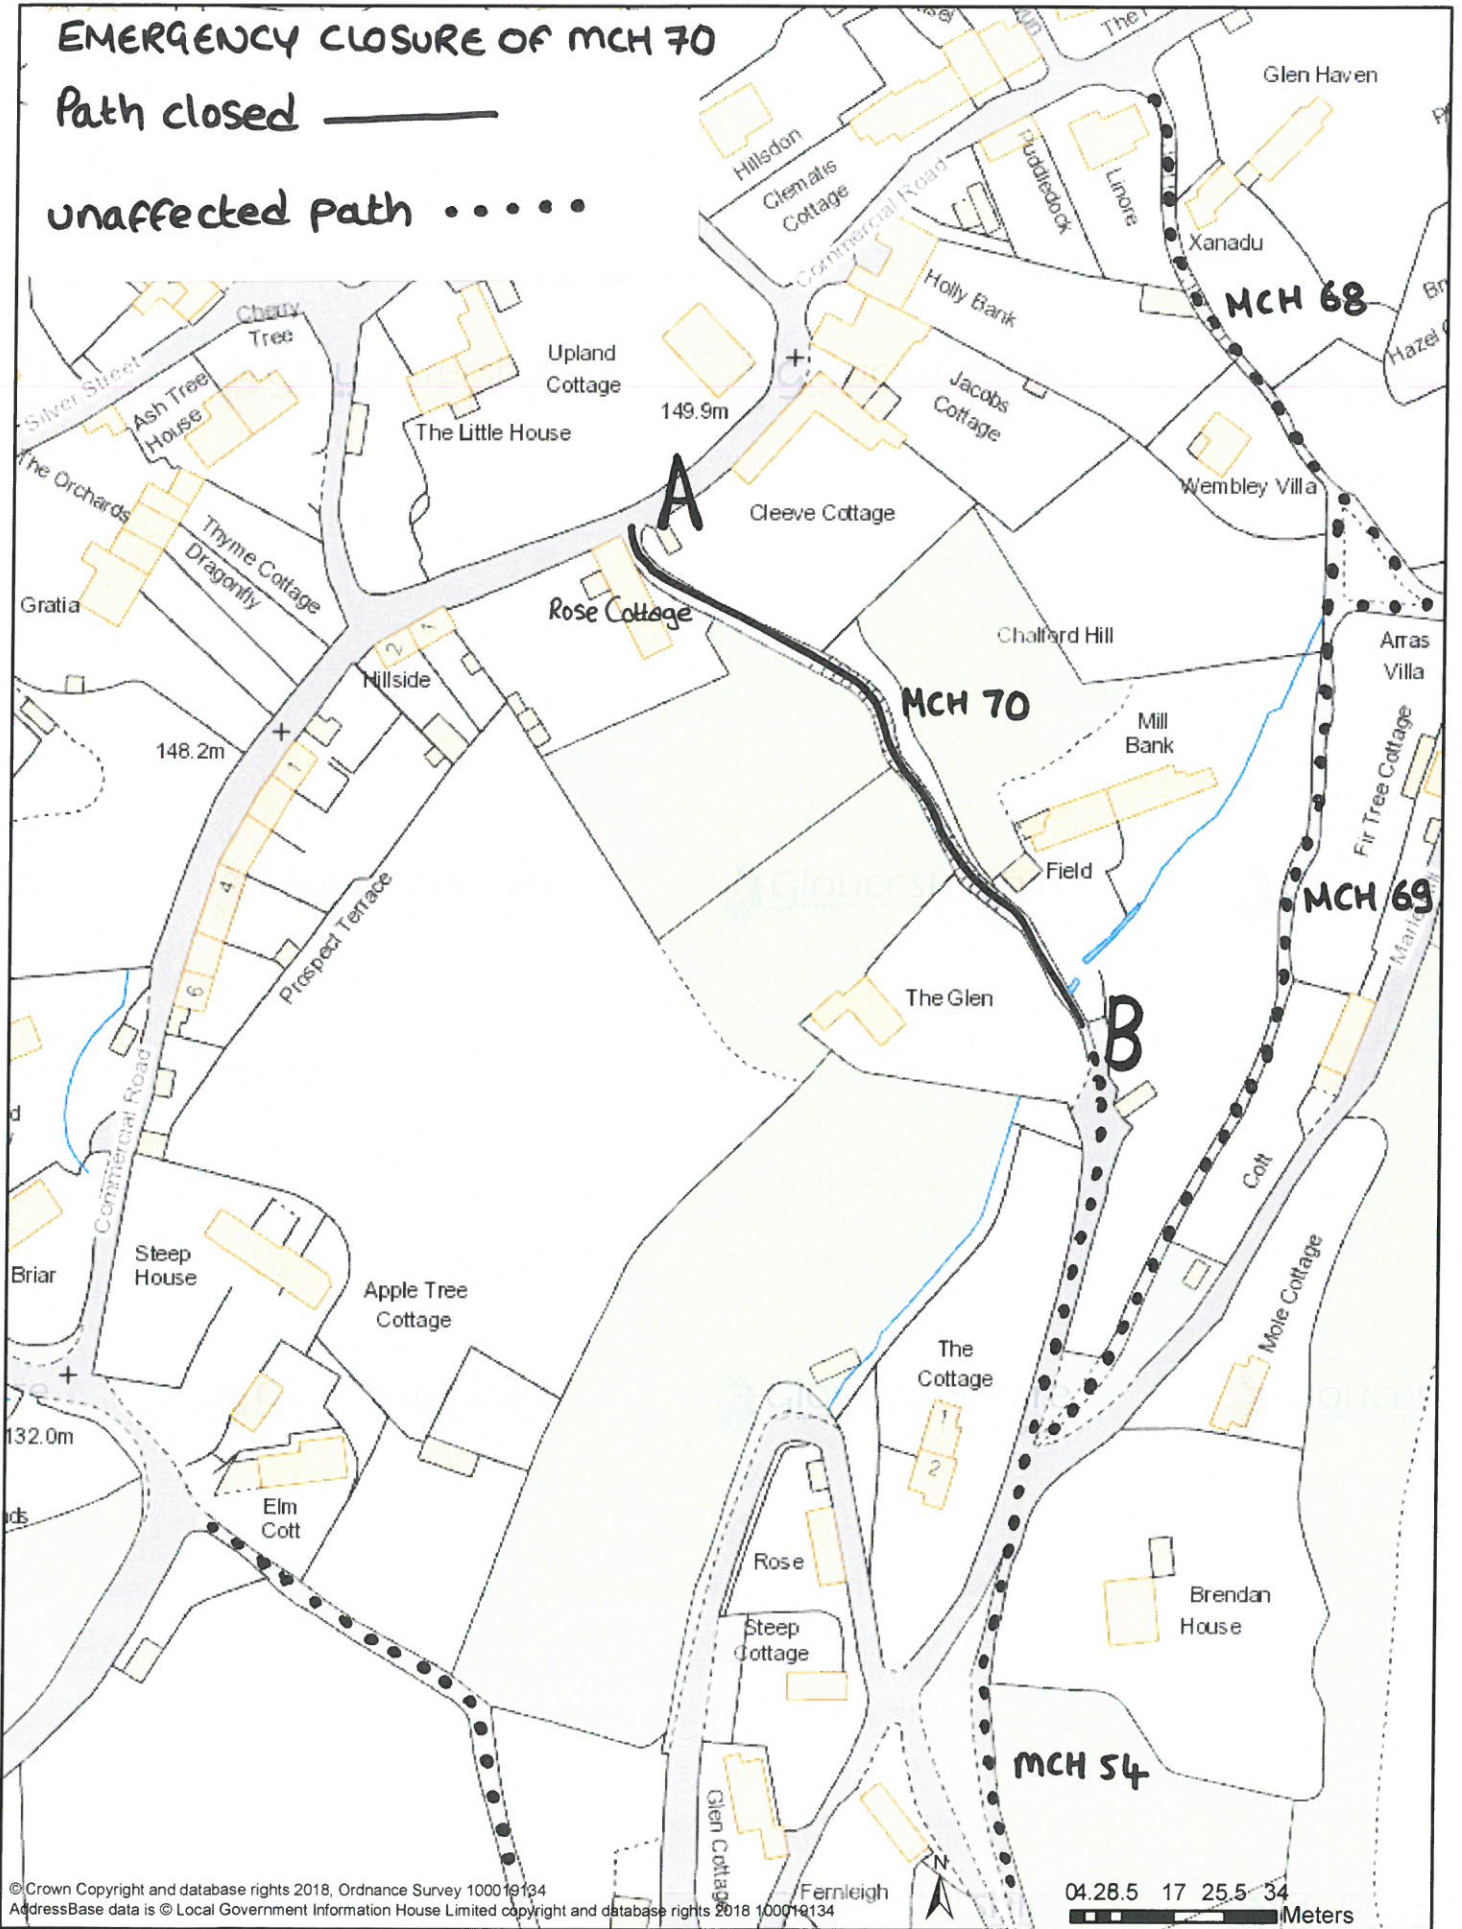

EMERGENCY CLOSURE OF MCH 70

Path closed —————

unaffected path

© Crown Copyright and database rights 2018, Ordnance Survey 100019134
AddressBase data is © Local Government Information House Limited copyright and database rights 2018 100019134

You are not permitted to copy, sub-license, distribute or sell any of this data to third parties in any form

Gloucestershire County Council,
Shire Hall, Westgate Street,
Gloucester, GL1 2TG

Print size : A4 portrait
SCALE : 1:1,250