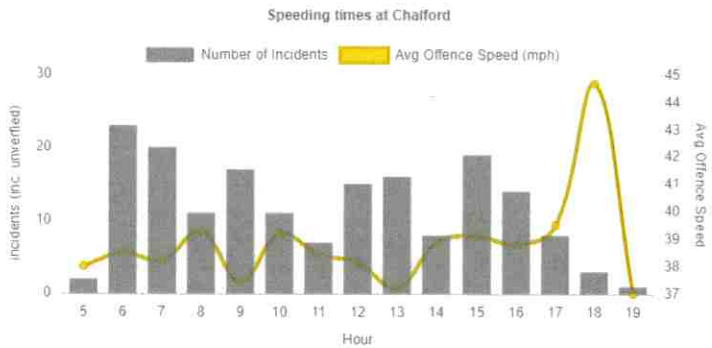

- My AutoSpeedWatch
- Locations
- Location Statistics

Statistics for Chalford (1 month from 2025-04-30 Amend)

36  
175  
51  
Good

6 pm  
6 am

Note: Early and late volumes may be affected by battery power

3661  
87.1%  
4203  
31.9  
34.4  
Good