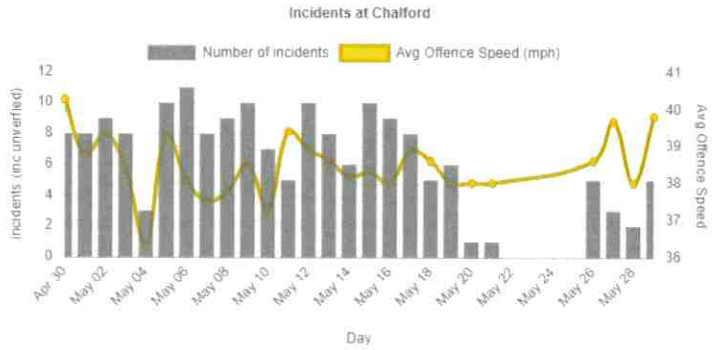

- My AutoSpeedWatch
- Locations
- Location Statistics

Statistics for Chalford (1 month from 2025-04-30 Amend)

36  
175  
51  
Good

6 pm  
6 am

Note: Early and late volumes may be affected by battery power

3661  
87.1%  
4203  
31.9  
34.4  
Good