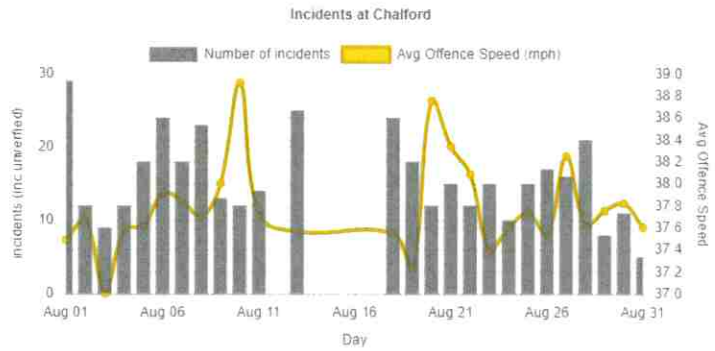

- My AutoSpeedWatch
- Locations
- Location Statistics

Statistics for Chalford (1 month from 2025-08-01 Amend)

36
408
48
Good

5 am
12 pm

Note: Early and late volumes may be affected by battery power.

5781
100%
5781
31.2
34.0
Good