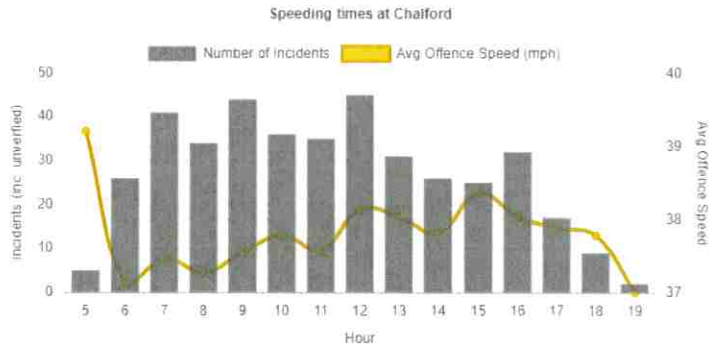

- My AutoSpeedWatch
- Locations
- Location Statistics

Statistics for Chalford (1 month from 2025-08-01 Amend)

36
408
48
Good

5 am
12 pm

Note: Early and late volumes may be affected by battery power.

5781
100%
5781
31.2
34.0
Good