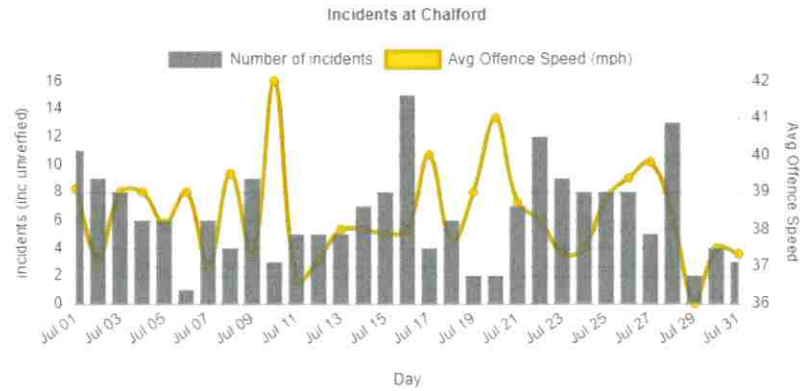

- [My AutoSpeedWatch](#)
- [Locations](#)
- [Location Statistics](#)

Statistics for Chalford (1 month from 2025-07-01

[Amend](#)

36
201
48
Good

4 am
10 am

Note: Early and late volumes may be affected by battery power

3518
100%
3518
31.4
33.4
Good