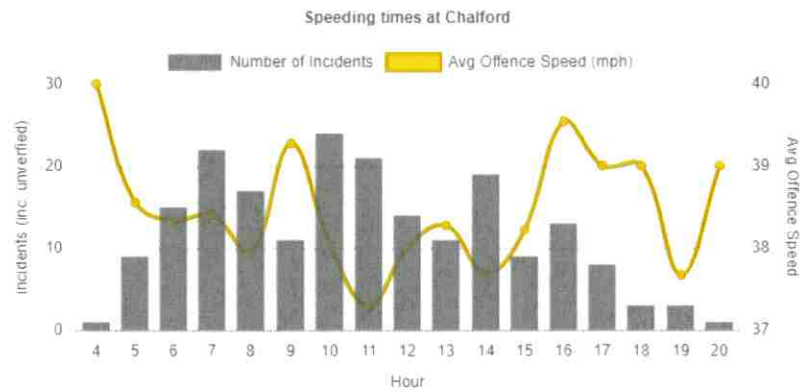

- [My AutoSpeedWatch](#)
- [Locations](#)
- [Location Statistics](#)

Statistics for Chalford (1 month from 2025-07-01

[Amend](#)

36
201
48
Good

4 am
10 am

Note: Early and late volumes may be affected by battery power

3518
100%
3518
31.4
33.4
Good