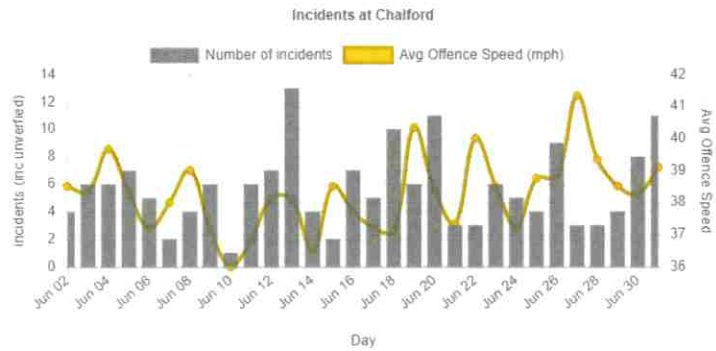

- My AutoSpeedWatch
- Locations
- Location Statistics

Statistics for Chalford (1 month from 2025-06-02 [Amend](#))

1 day Speed
36

1 month Speed
171

1 year Speed
49

Overall Status
Good

6 am

6 am

Note: Early and late volumes may be affected by battery power

3293

94%

3503

31.2

33.2

Good