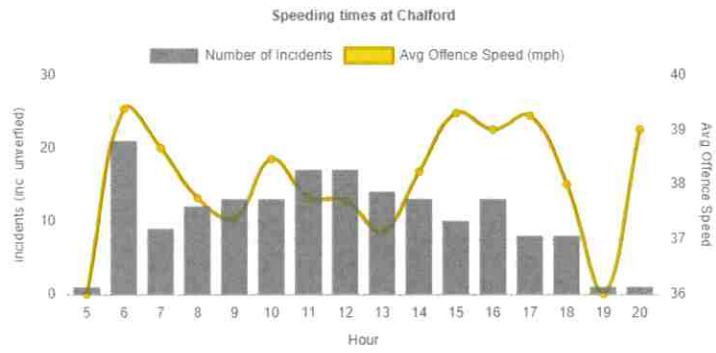

- My AutoSpeedWatch
- Locations
- Location Statistics

Statistics for Chalford (1 month from 2025-06-02 [Amend](#))

1 day Speed
36

1 month Speed
171

1 year Speed
49

Overall Status
Good

6 am

6 am

Note: Early and late volumes may be affected by battery power

3293

94%

3503

31.2

33.2

Good