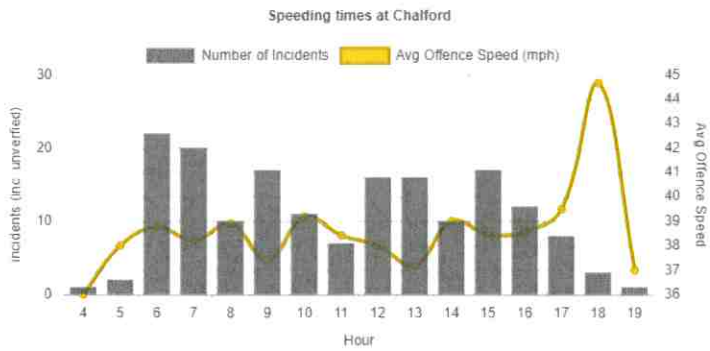

- My AutoSpeedWatch
- Locations
- Location Statistics

Statistics for Chalford (1 month from 2025-05-01 Amend)

Incidents
36

Speeding
173

Volume
51

Good

Speeding
6 pm

Volume
6 am

Note: Early and late volumes may be affected by battery power

Volume
3696

Percentage
100%

Volume
3696

Speeding
31.8

Volume
34.2

Good