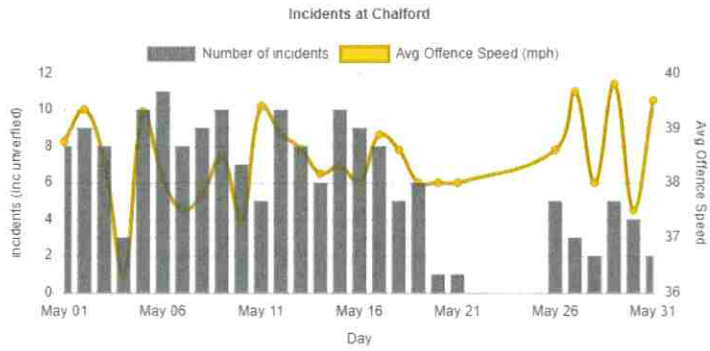

- My AutoSpeedWatch
- Locations
- Location Statistics

Statistics for Chalford (1 month from 2025-05-01 Amend)

Incidents
36

Speeding
173

Volume
51

Good

Speeding
6 pm

Volume
6 am

Note: Early and late volumes may be affected by battery power

Volume
3696

Percentage
100%

Volume
3696

Speeding
31.8

Volume
34.2

Good