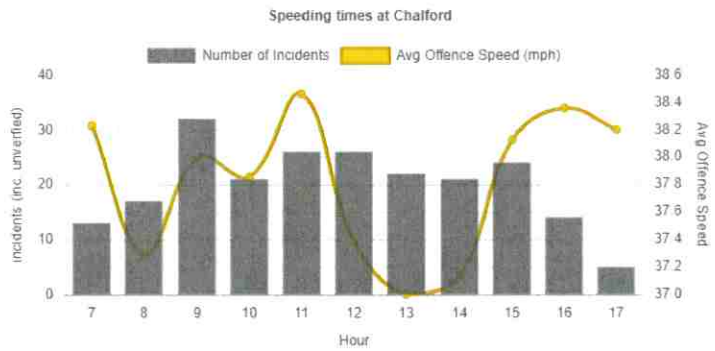

- My AutoSpeedWatch
- Locations
- Location Statistics

Statistics for Chalford (1 month from 2025-10-01 Amend)

24 hr Avg Speed
36

24 hr Avg Volume
221

24 hr Incidents
47

Overall Rating
Good

Fastest 10%
11 am

Slowest 10%
9 am

Note: Early and late volumes may be affected by battery power

24 hr Volume
4349

24 hr Compliance
98%

24 hr Avg Speed
4437

24 hr Avg Volume
30.8

24 hr Avg Speed
33.6

Overall Rating
Good