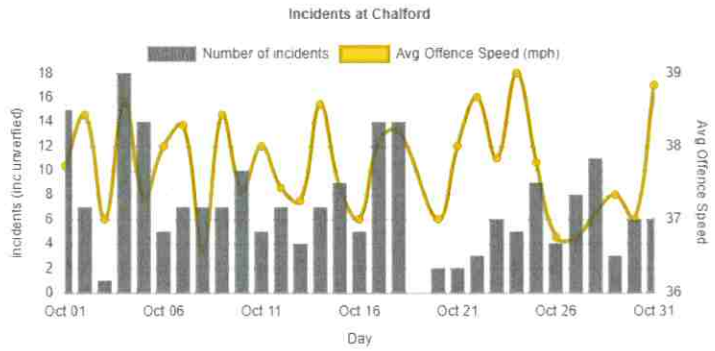

- My AutoSpeedWatch
- Locations
- Location Statistics

Statistics for Chalford (1 month from 2025-10-01 Amend)

24 hr Avg Speed
36

24 hr Avg Volume
221

24 hr Incidents
47

Overall Rating
Good

Fastest 10%
11 am

Slowest 10%
9 am

Note: Early and late volumes may be affected by battery power

24 hr Volume
4349

24 hr Compliance
98%

24 hr Avg Speed
4437

24 hr Avg Volume
30.8

24 hr Avg Speed
33.6

Overall Rating
Good