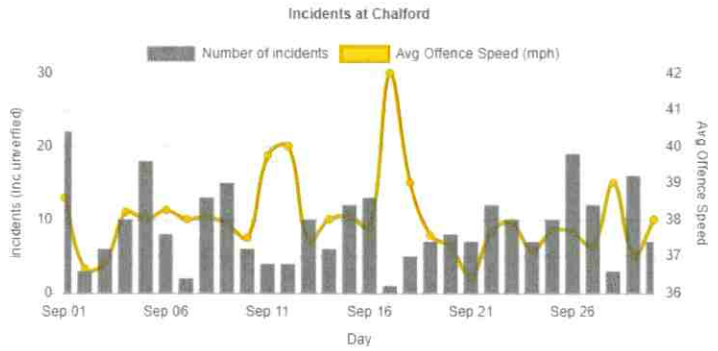

- My AutoSpeedWatch
- Locations
- Location Statistics

Statistics for Chalford (1 month from 2025-09-01 Amend)

Incidents (unverified)
36

Speeding (unverified)
276

Avg. volume
46

Overall Status
Good

Earliest incident
6 pm

Latest incident
1 pm

Note: Early and late volumes may be affected by battery power

Daytime Volume (known)
4980

Daytime Volume (estimated)
97%

Estimated Volume
5134

Avg. speed (mph)
30.7

Standard Deviation (driver non-compliance)
33.5