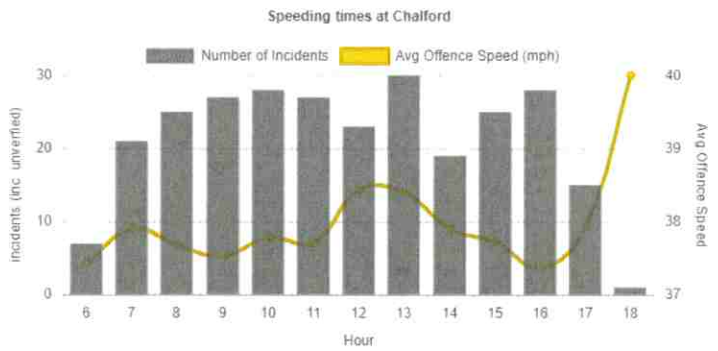

- My AutoSpeedWatch
- Locations
- Location Statistics

Statistics for Chalford (1 month from 2025-09-01 Amend)

Incidents (unverified)
36

Speeding (unverified)
276

Avg. volume
46

Overall Status
Good

Earliest incident
6 pm

Latest incident
1 pm

Note: Early and late volumes may be affected by battery power

Daytime Volume (known)
4980

Daytime Volume (estimated)
97%

Estimated Volume
5134

Avg. speed (mph)
30.7

Standard Deviation (driver non-compliance)
33.5